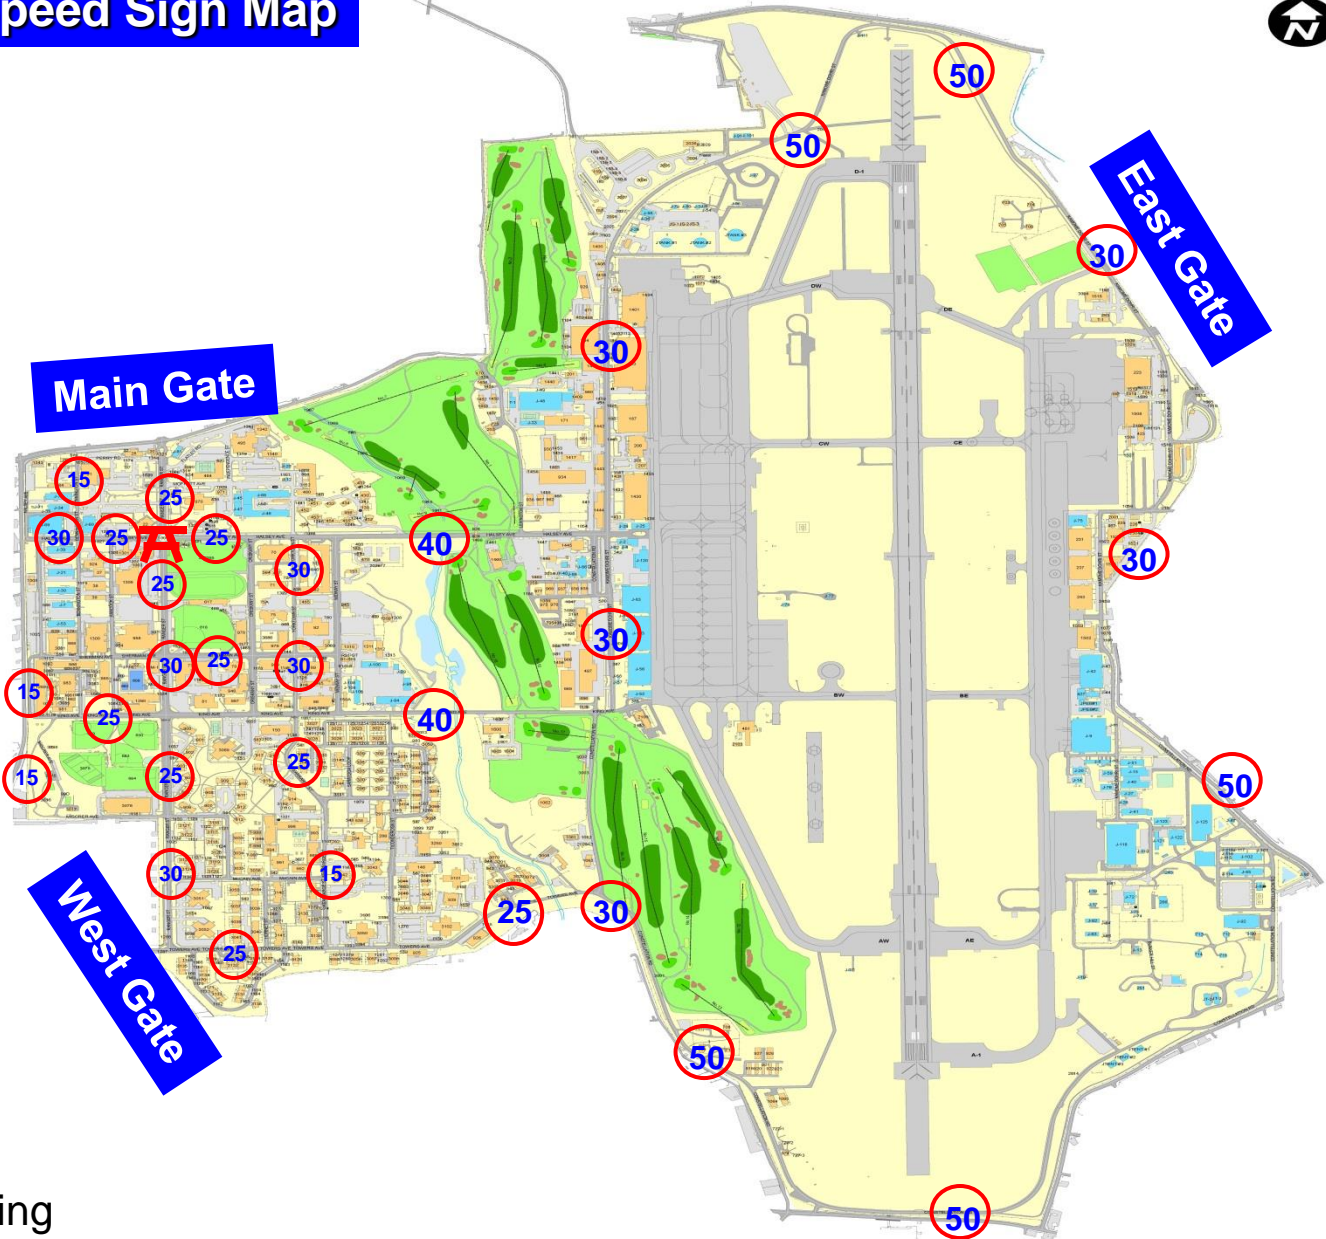

NAF Atsugi Speed Sign Map

MAX Speed Limit

- 50 Flight Line
- 40 Halsey-Ave & King-Ave
- 30 Ranger St.
- 25 Housing area
- 15 School zone & Parking lots
- 5 NEX main parking

Obey posted speed limit !