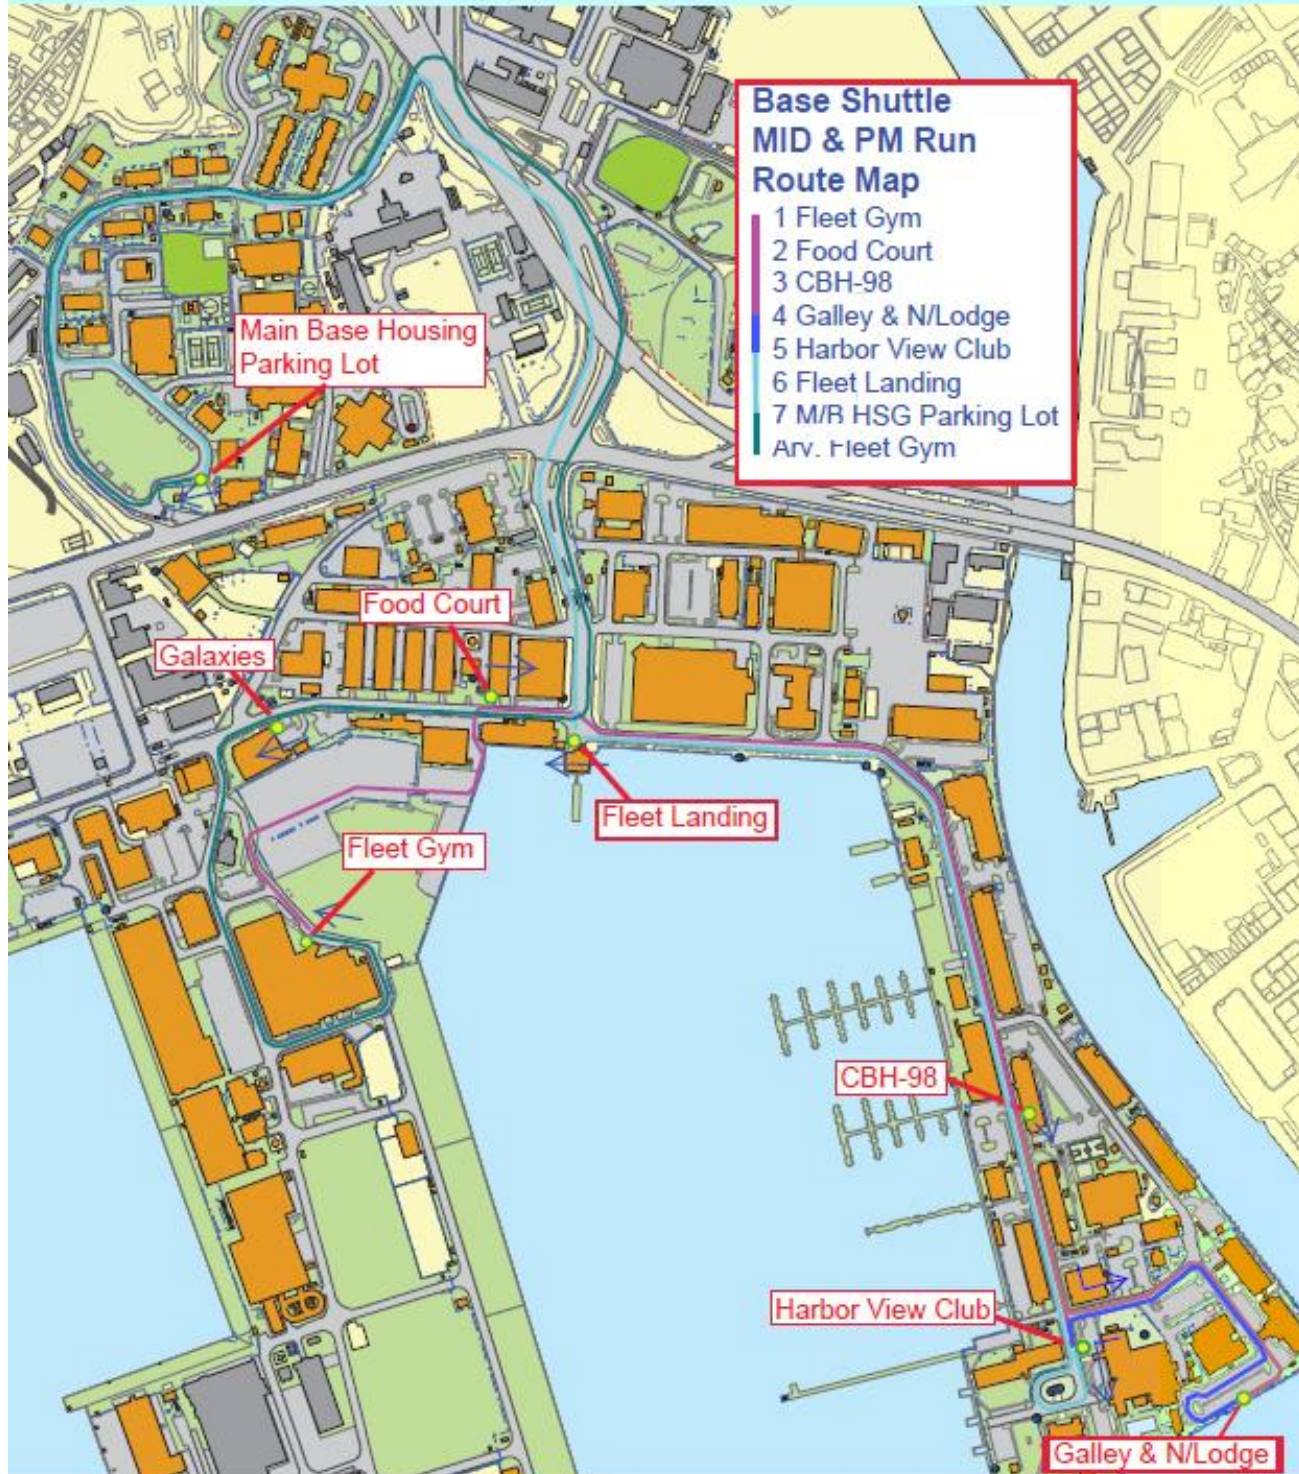

TRANSPORTATION

BASE SHUTTLE – REVISED SCHEDULE

New route/schedule starts July 10, 2023

AM RUN

AM Run

	Bus Stop Location	Round 1	Round 2	Round 3
1	M/B HSG	6:15	6:55	7:45
2	Fleet Landing①	6:22	7:02	7:52
3	Galaxies①	6:23	7:03	7:53
4	Fleet Gym①	6:25	7:05	7:55
5	Food Court	6:27	7:07	7:57
6	CBH-98	6:29	7:09	7:59
7	Galley & N/Lodge	6:31	7:11	8:01
8	Harbor View Club	6:33	7:13	8:03
9	Fleet Landing②	6:35	7:15	8:05
10	Galaxies②	6:36	7:16	END
11	M/B HSG (Arrival)	6:45	7:25	

TRANSPORTATION

BASE SHUTTLE – REVISED SCHEDULE

New route/schedule starts July 10, 2023

MID & PM RUN

MID Run

Bus Stop Location	Round 1	Round 2
1 Fleet Gym	11:36	12:30
2 Food Court	11:38	12:32
3 CBH-98	11:40	12:34
4 Galley & N/Lodge	11:42	12:36
5 Harbor View Club	11:44	12:38
6 Fleet Landing	11:46	12:40
7 M/B HSG	12:12	12:50
8 Fleet Gym (Arrival)	12:20	END

PM Run

Bus Stop Location	Round 1	Round 2	Round 3
1 Fleet Gym	15:36	16:30	17:10
2 Food Court	15:38	16:32	17:12
3 CBH-98	15:40	16:34	17:14
4 Galley & N/Lodge	15:42	16:36	17:16
5 Harbor View Club	15:44	16:38	17:18
6 Fleet Landing	15:46	16:40	17:20
7 M/B HSG	16:12	16:50	END
8 Fleet Gym (Arrival)	16:20	16:58	