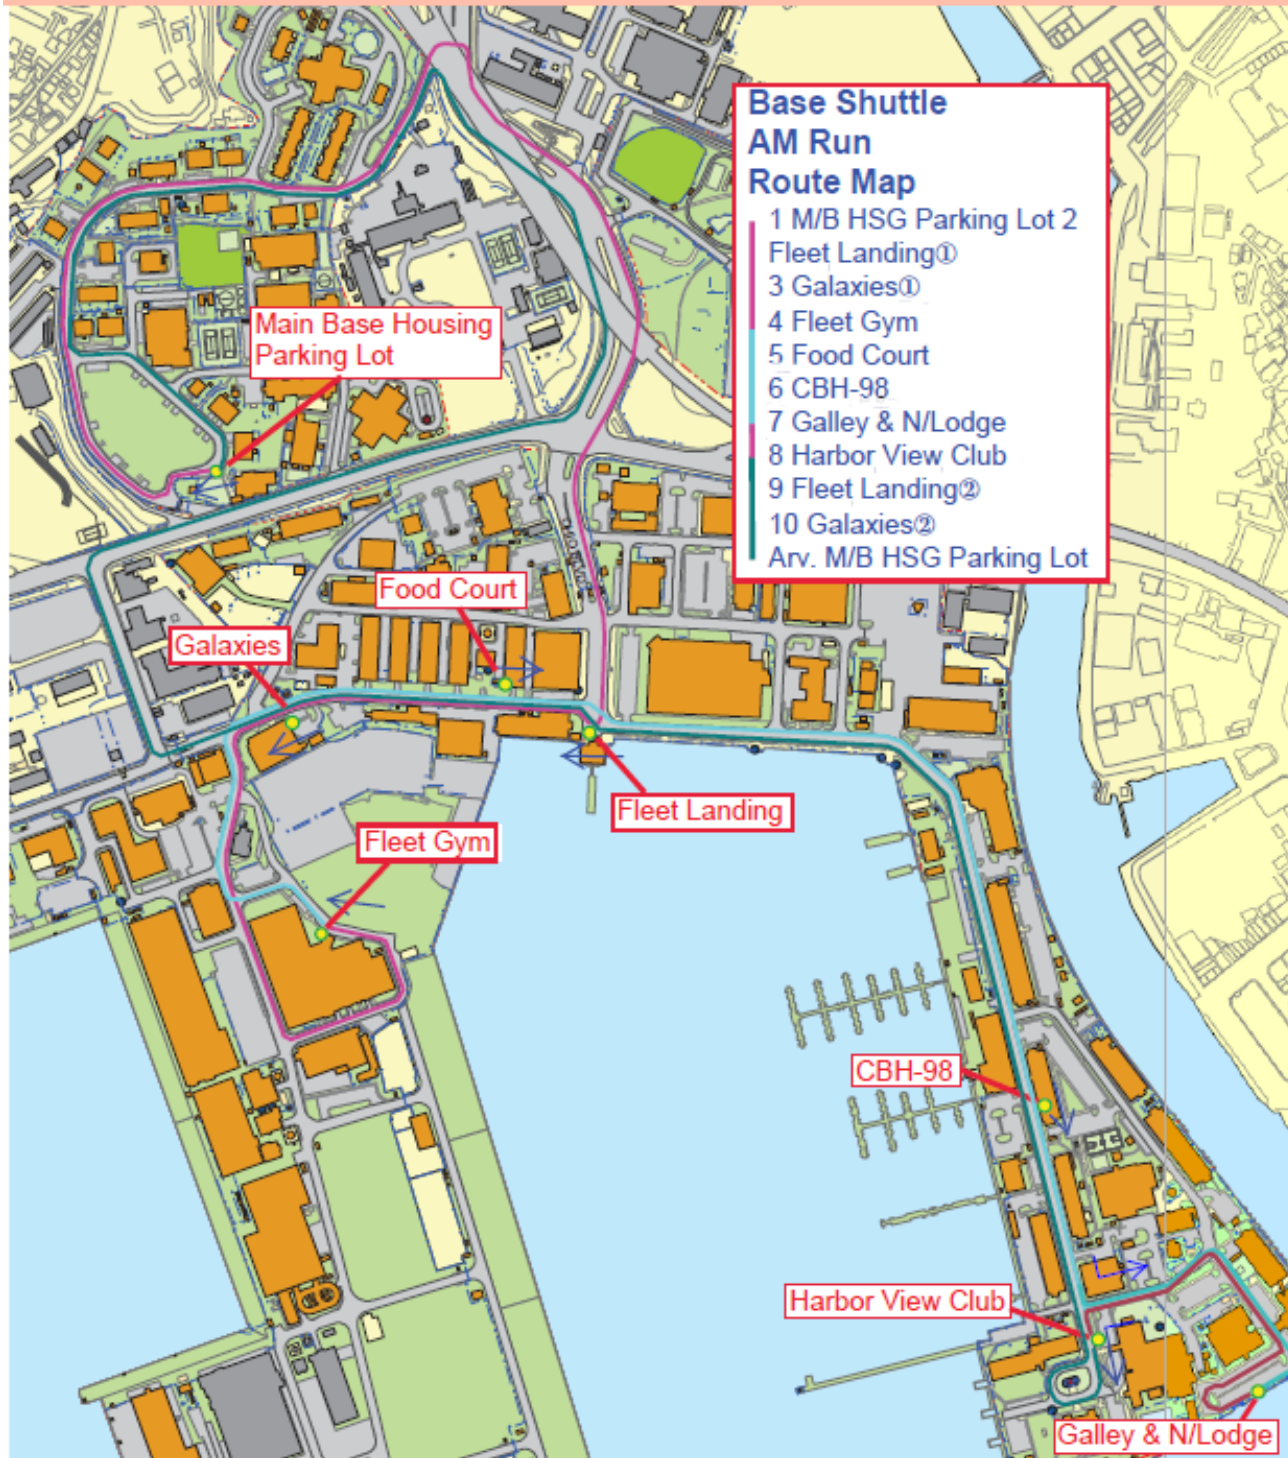

TRANSPORTATION

BASE SHUTTLE – REVISED SCHEDULE

New route/schedule starts July 10, 2023

AM RUN

AM Run

	Bus Stop Location	Round 1	Round 2	Round 3
1	M/B HSG	6:15	6:55	7:45
2	Fleet Landing①	6:22	7:02	7:52
3	Galaxies①	6:23	7:03	7:53
4	Fleet Gym①	6:25	7:05	7:55
5	Food Court	6:27	7:07	7:57
6	CBH-98	6:29	7:09	7:59
7	Galley & N/Lodge	6:31	7:11	8:01
8	Harbor View Club	6:33	7:13	8:03
9	Fleet Landing②	6:35	7:15	8:05
10	Galaxies②	6:36	7:16	END
11	M/B HSG (Arrival)	6:45	7:25	

TRANSPORTATION

BASE SHUTTLE – REVISED SCHEDULE

New route/schedule starts July 10, 2023

MID & PM RUN

MID Run

Bus Stop Location	Round 1	Round 2
1 Fleet Gym	11:36	12:30
2 Food Court	11:38	12:32
3 CBH-98	11:40	12:34
4 Galley & N/Lodge	11:42	12:36
5 Harbor View Club	11:44	12:38
6 Fleet Landing	11:46	12:40
7 M/B HSG	12:12	12:50
8 Fleet Gym (Arrival)	12:20	END

PM Run

Bus Stop Location	Round 1	Round 2	Round 3
1 Fleet Gym	15:36	16:30	17:10
2 Food Court	15:38	16:32	17:12
3 CBH-98	15:40	16:34	17:14
4 Galley & N/Lodge	15:42	16:36	17:16
5 Harbor View Club	15:44	16:38	17:18
6 Fleet Landing	15:46	16:40	17:20
7 M/B HSG	16:12	16:50	END
8 Fleet Gym (Arrival)	16:20	16:58	