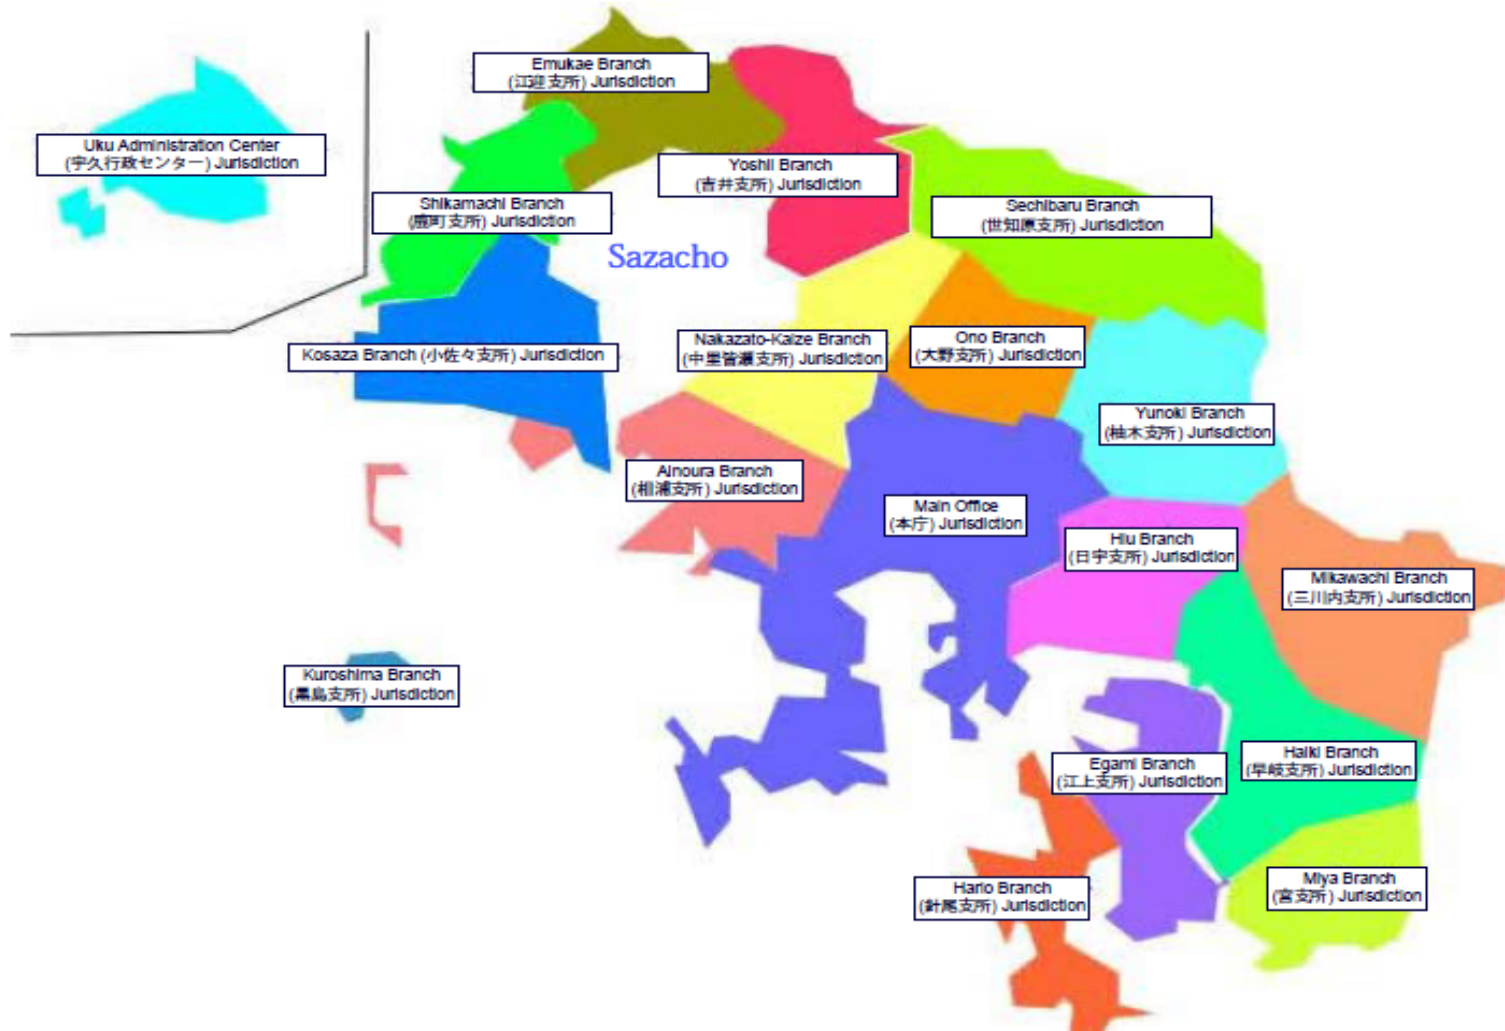

This list is not all inclusive of every shelter.

264 shelters listed are for the 17 Sasebo City jurisdictions EXCEPT for Uku Administration Center Jurisdiction indicated on the following map:

Shelter #	Shelter Name	Address (Use this to search in maps.)	Link to Map	Disaster Types	Address	Shelter Name
Sasebo City Main Office Jurisdiction (Shelter #1 to #83):						
1	Minamichiku Komyuniti Senta (South District Community Center)	Inaricho 2-5, Sasebo	LINK	Landslide	佐世保市稲荷町2-5	南地区コミュニティセンター
2	Chubuchiku Komyuniti Senta (Central District Community Center)	Kogetsucho 6-17, Sasebo (33°10'23.38"N129°43'28.18"E)	LINK	Flood Landslide	佐世保市光月町6-17	中部地区コミュニティセンター
3	Nishichiku Komyuniti Senta (West District Community Center)	Konpiracho 1-7, Sasebo	LINK	Landslide	佐世保市金比良町1-7	西地区コミュニティセンター
4	Tsukumochiku Komyuniti Senta (Tsukumo District Community Center)	Shimofunakoshicho 306-7, Sasebo	LINK	Landslide *Inactive in case of typhoon due to possible storm surge. Nozakicho Kominkan (Shelter # 5) is activated instead. *Not available in case of Tsunami.	佐世保市下船越町306-7	九十九地区コミュニティセンター
5	Nozakicho Kominkan (Nozakicho Community Center)	Nozakicho 2931, Sasebo	LINK	Typhoon	佐世保市野崎町2931	野崎町公民館