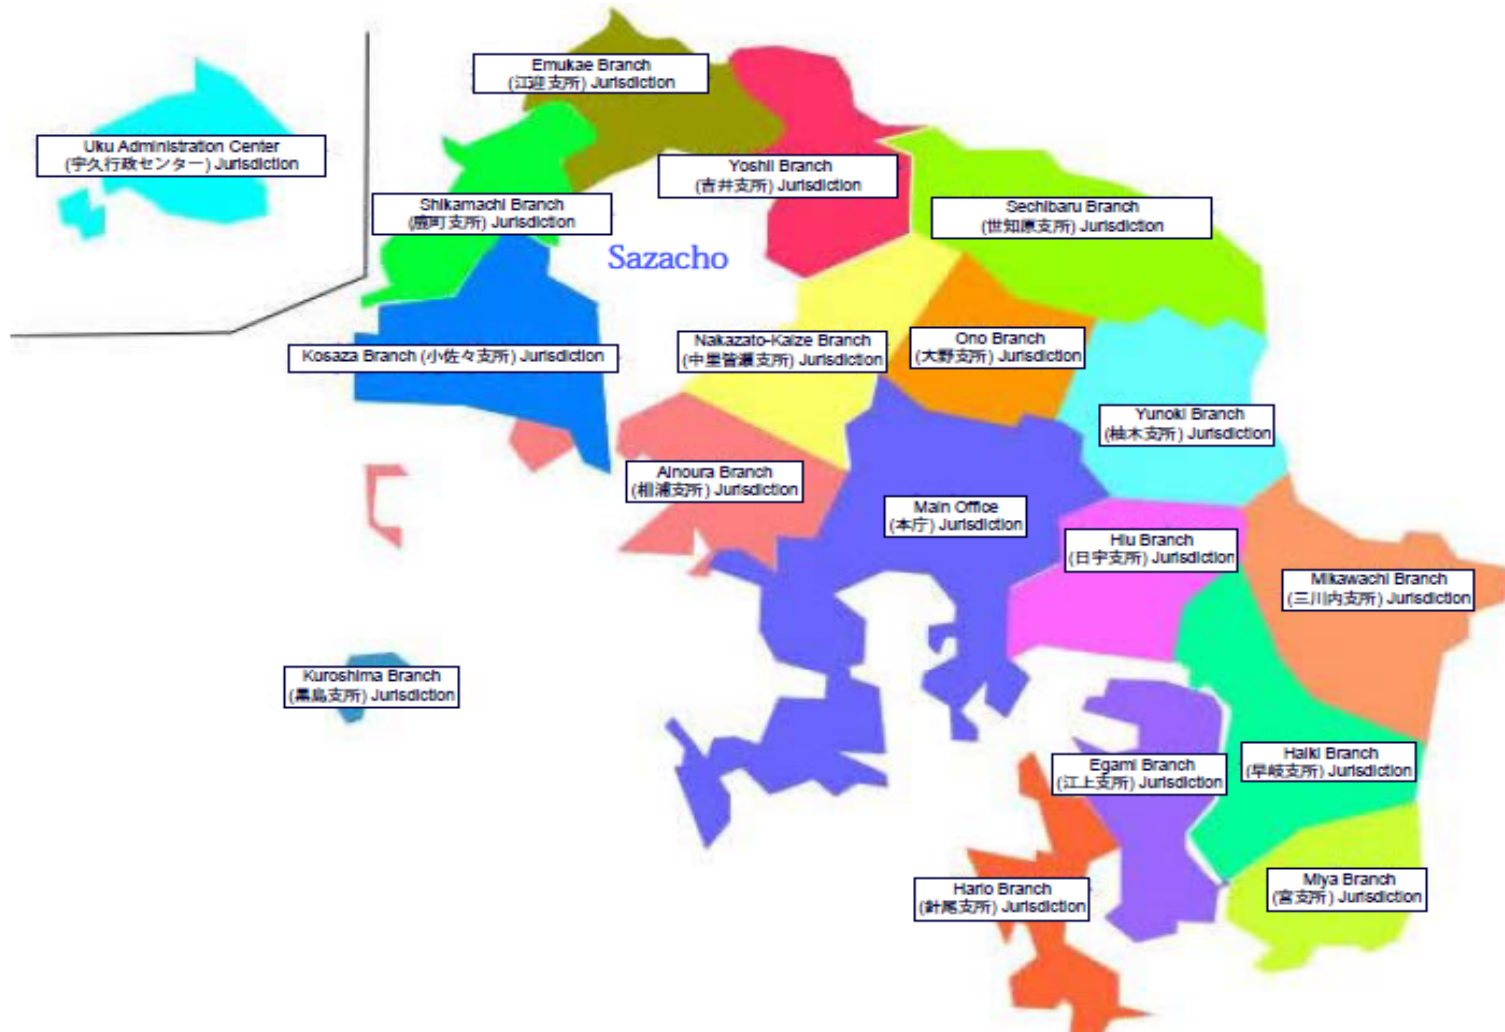

This list is not all inclusive of every evacuation shelter and evacuation site.

Those listed are for the 17 Sasebo City jurisdictions EXCEPT for Uku Administration Center Jurisdiction indicated on the following map:

Shelter #	Shelter Name	Address (Use this to search in maps.)	Link to Map	Disaster Types	Address	Shelter Name
Sasebo City Main Office Jurisdiction (Shelter #1 to #82):						
1	Minamichiku Komyuniti Senta (South District Community Center)	Inaricho 2-5, Sasebo	LINK	Flood Landslide Tsunami	佐世保市稲荷町2-5	南地区コミュニティセンター
2	Chubuchiku Komyuniti Senta (Central District Community Center)	Kogetsucho 6-17, Sasebo (33°10'23.38"N129°43'28.18"E)	LINK	Flood Landslide Tsunami	佐世保市光月町6-17	中部地区コミュニティセンター
3	Nishichiku Komyuniti Senta (West District Community Center)	Konpiracho 1-7, Sasebo	LINK	Flood Landslide Tsunami	佐世保市金比良町1-7	西地区コミュニティセンター
4	Tsukumochiku Komyuniti Senta (Tsukumo District Community Center)	Shimofunakoshicho 306-7, Sasebo	LINK	Flood Landslide *Inactive in case of typhoon due to possible storm surge. Nozakicho Kominkan (Shelter # 5) is activated instead.	佐世保市下船越町306-7	九十九地区コミュニティセンター
5	Nozakicho Kominkan (Nozakicho Community Center)	Nozakicho 2929, Sasebo	LINK	Typhoon	佐世保市野崎町2929	野崎町公民館